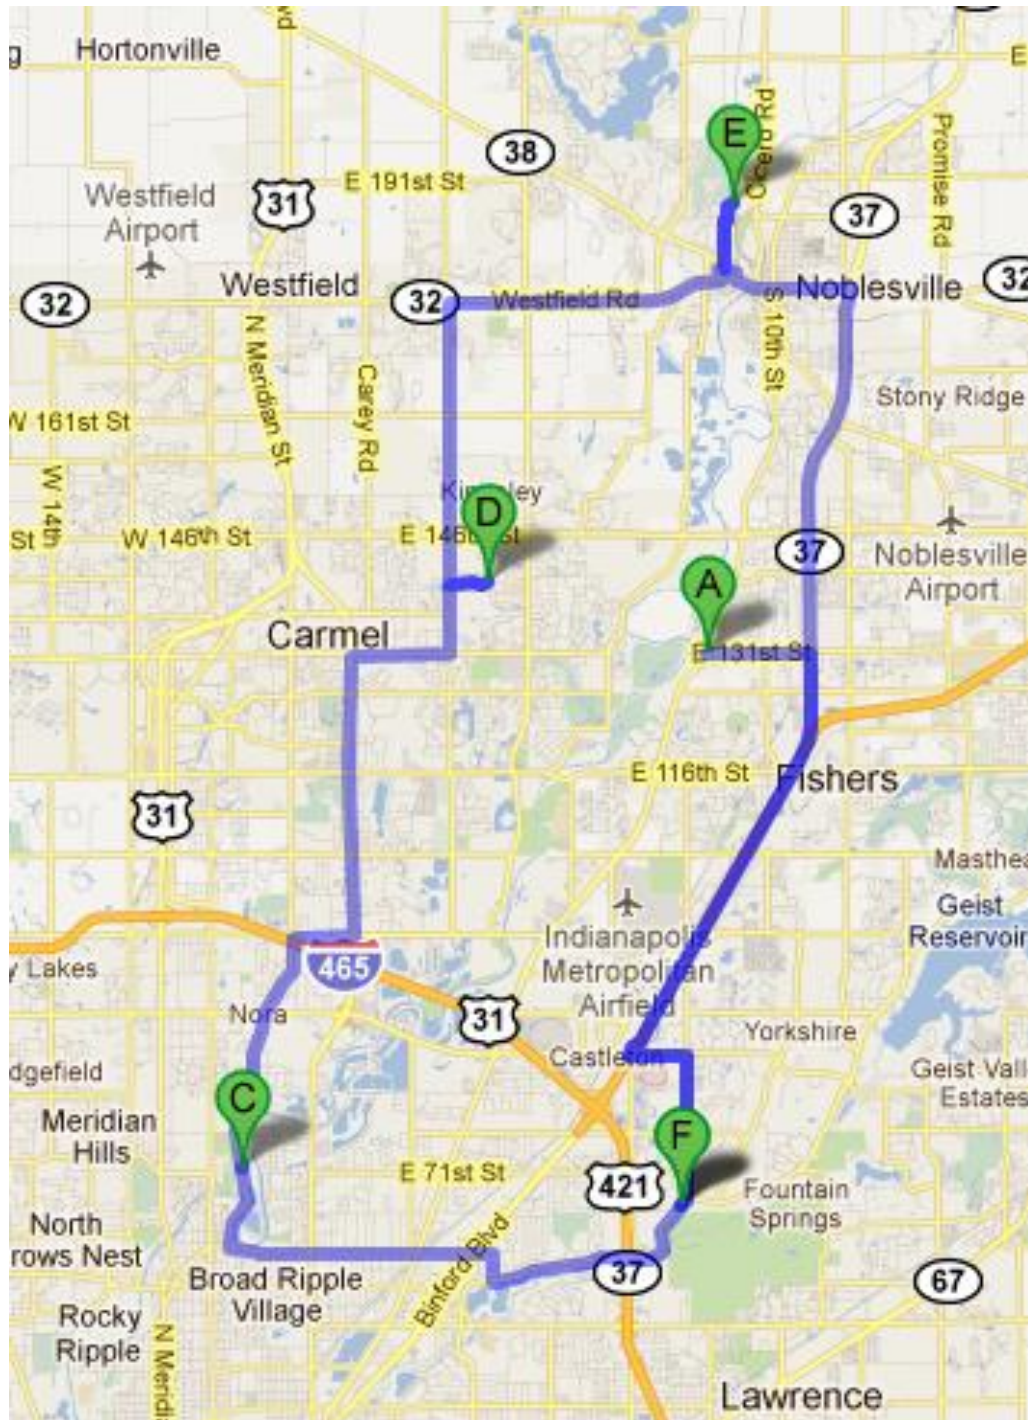

2012 Four Club Tour Route Map

- A – Church
- F – Banks
- C – Carter
- D – Chester
- E – Brock & ITM

Jeff Carter has identified the westbound to northbound turn at Broad Ripple Village as a problem – new route to be determined